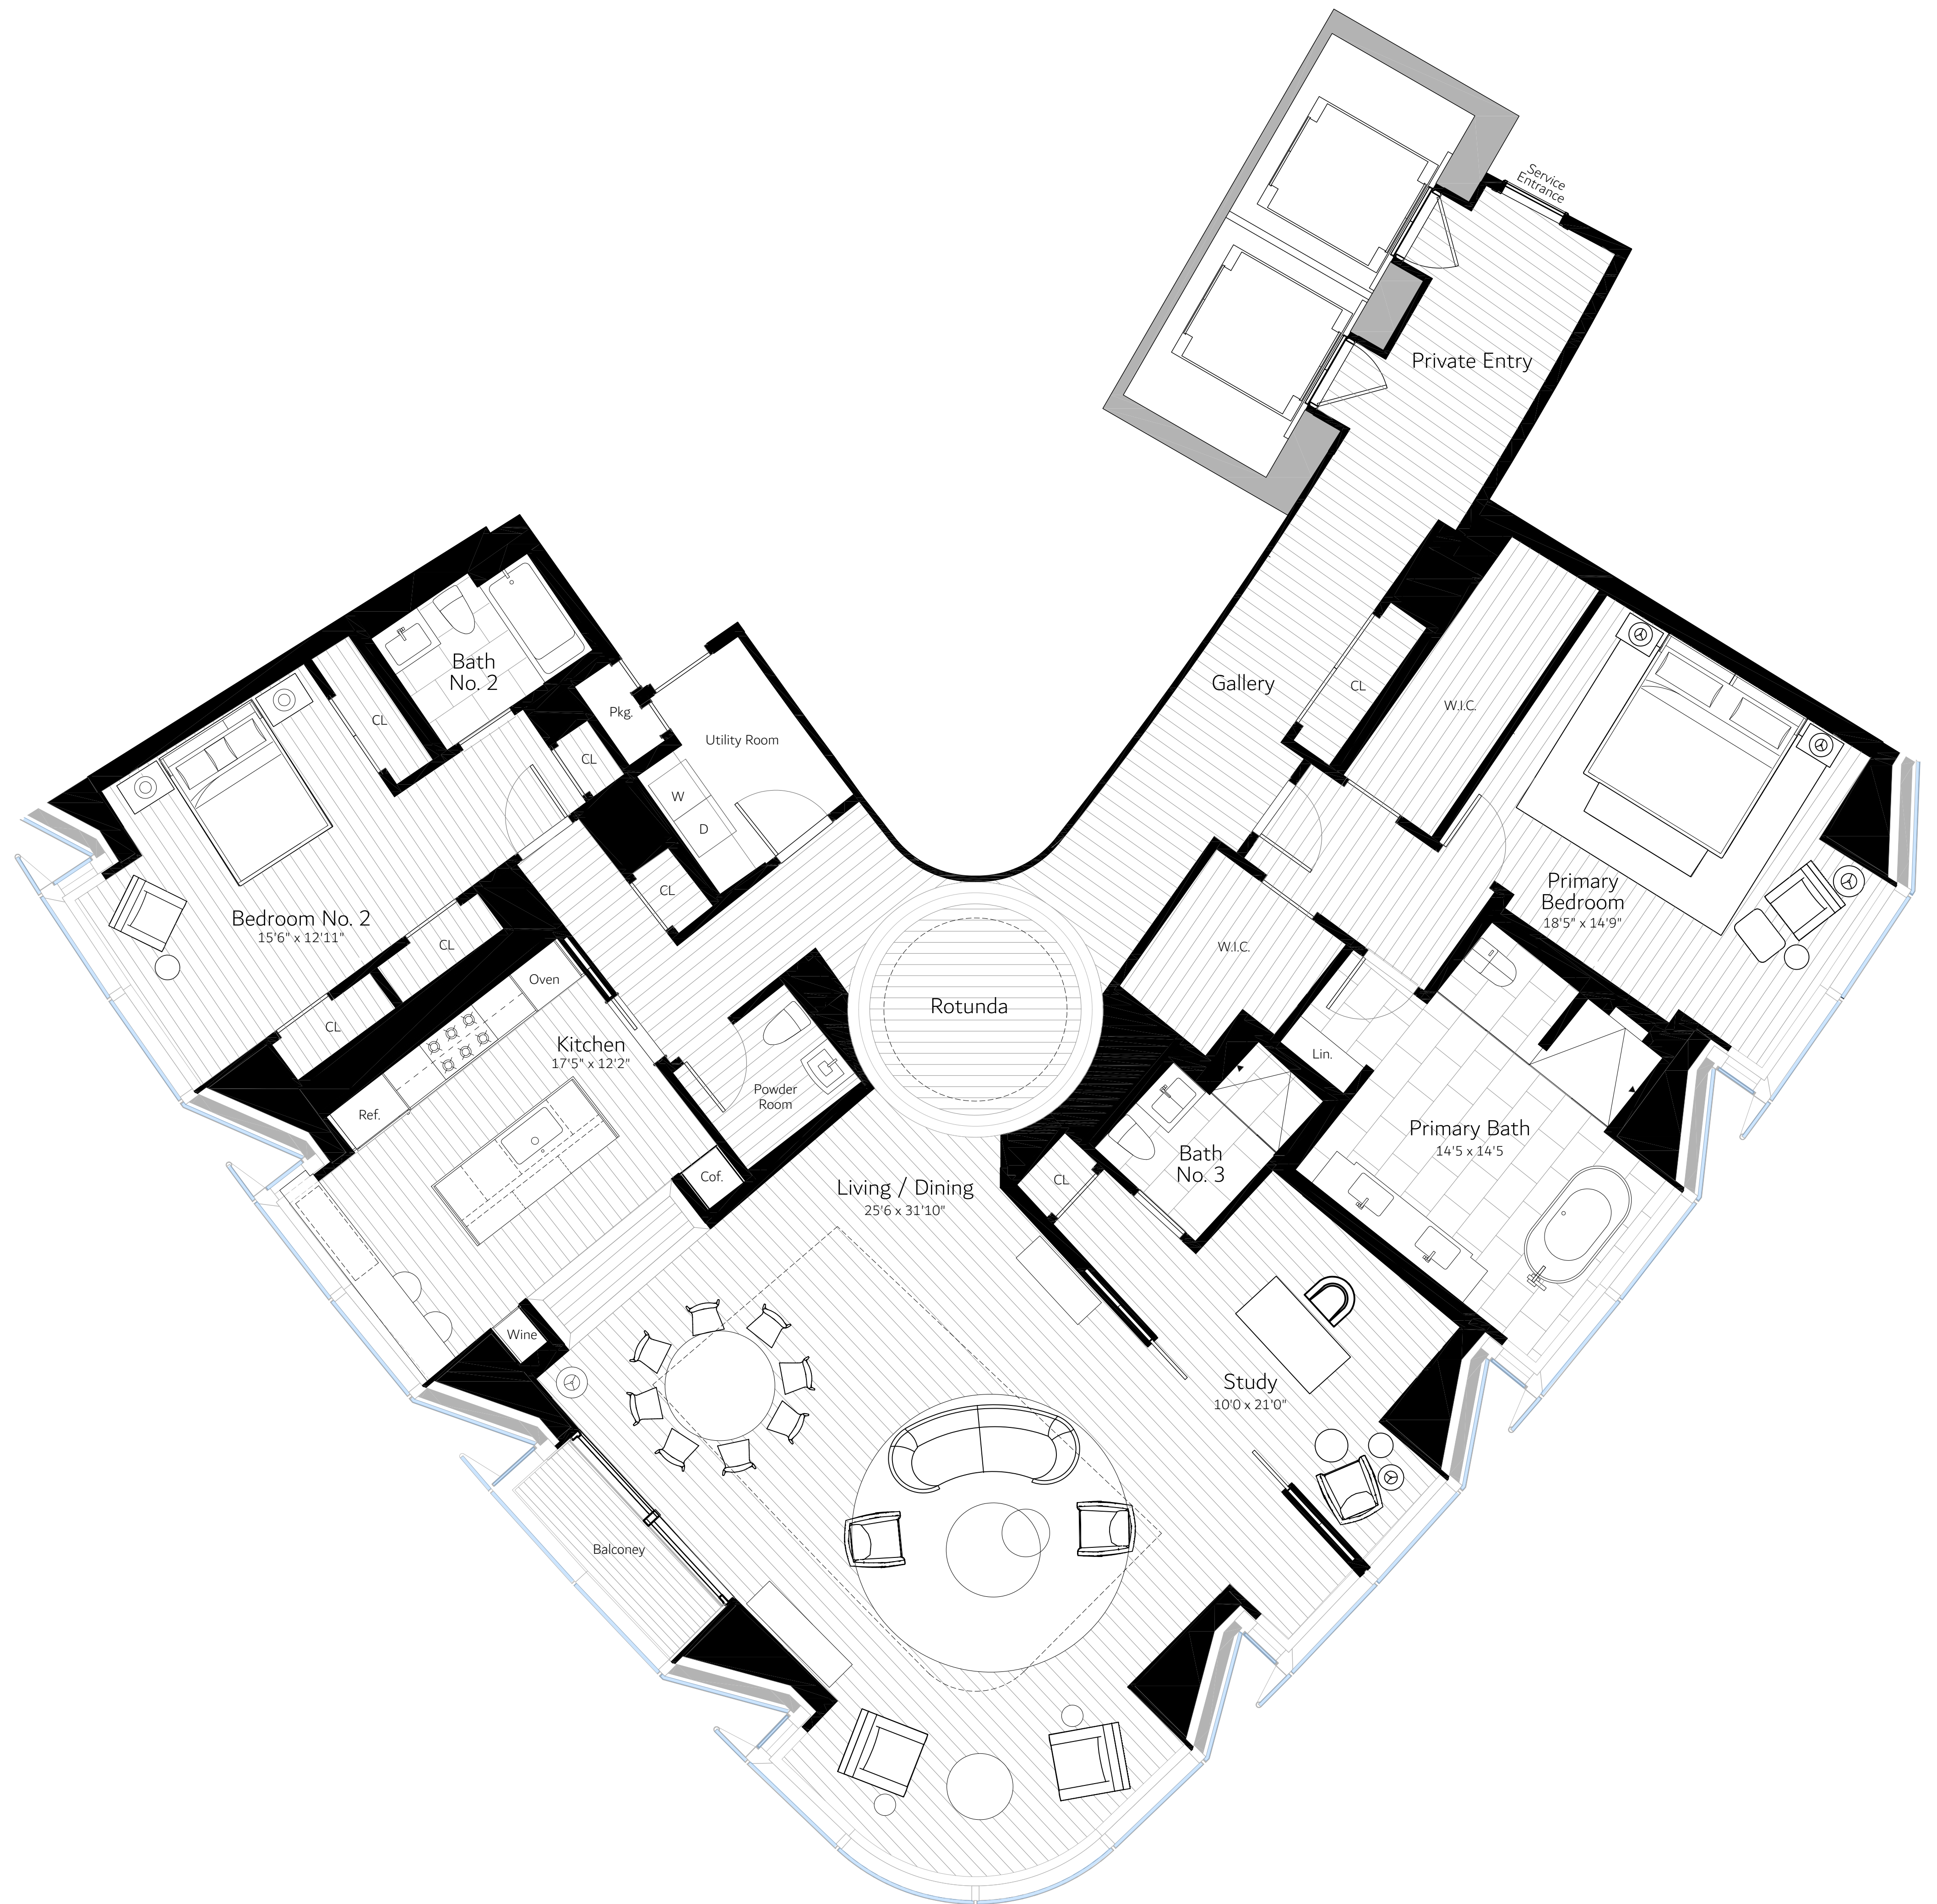

ONE DALTON

Boston

03

Floors 55-58
Penthouse Flats

Quick Facts
3,265 Sq Ft / 303.4 Sq M
2 Bedrooms
3.5 Bathrooms
Balcony 50 Sq Ft / 4.6 Sq M

Scale: 1/4" = 1' 0 1 2 4 8